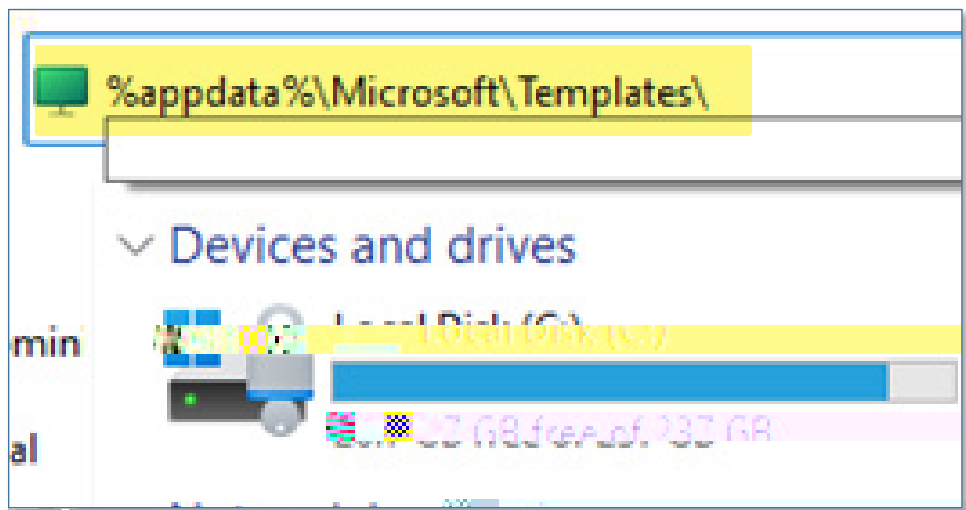

EVMS TECH INTEGRATION: BACK UP AND RESTORE OFFICE TEMPLATES

How to back up Office templates

Open File Explorer

Enter:

%appdata%\Microsoft\Templates\

CTRL+A

CTRL+C

CTRL+V