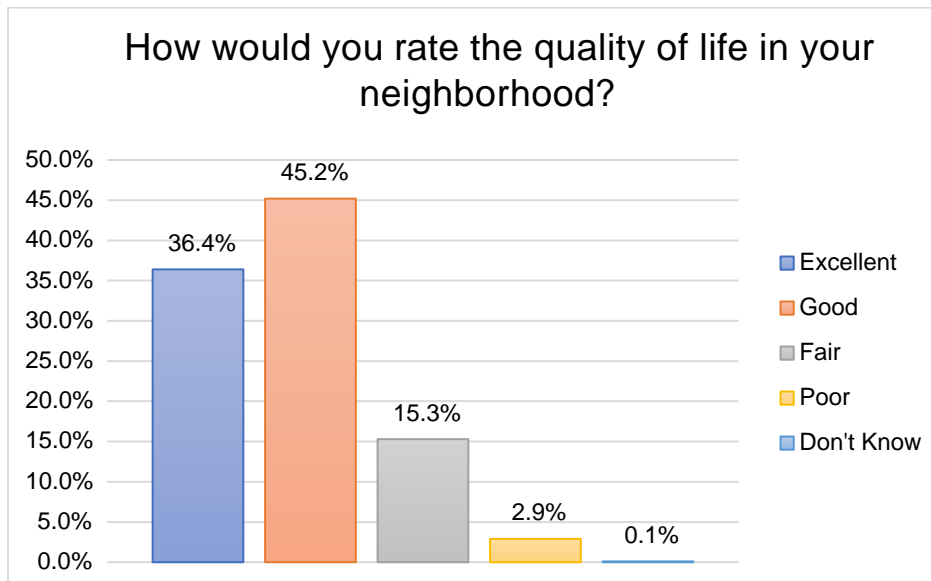

1HLJKERUKRRG UDWLQJV RI TXDOLWU...
H[FHOOHQW RU J... QHLJKERUKRRG...

5HVSRQGHQWV YDULHG LQ WKHLU...
&KHVDSDNH KDYLQJ WKH ODUJHVW SHUFHQWDJH RI H[FHOOHQW...
$ERXW RI UHVLGHQWV LQ +DPSWRQ DQG DERXW LQ 1RUIRO...
$ERXW RI 6XIIRON UHVLGHQWV LQ...
UHVLGHQWV LQ 1HZSRUW 1HZV DQG 3RUWVPRXWK UD...