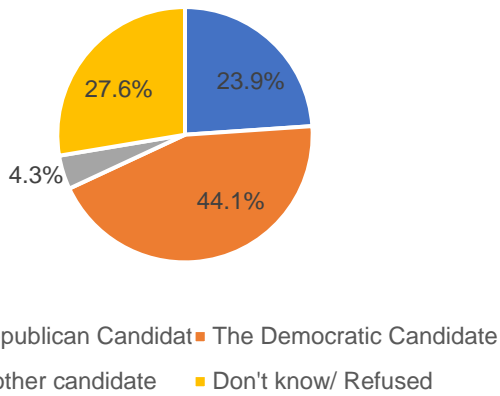

If the election was held today, would you vote for
(House of Delegates Registered voters):

If the election was held today, would you vote for
(Senate Registered voters):

\$PRQJ OLNHO\ YRWHUV ZKR KDG PDGH XS WKHLU PLQGV KRZHYH
+RXVH RI 'HOPJRWHLZFG VLQGLFDWHG WKDW WKH\ SODQQHG WR
FDQGLGDWH IRU WKH 9LUJLQLD +RXVH RI 'HOPJRWHLZFG VLQGLFDWHG WKDW WKH\ SODQQHG WR
WKH 5HSXEOLP\ AQF RDQGLDGDWH ZKHQ WKH ODVW HOHFWLRQ IRU WK
IURP WKH VHYHQ +DPSWRQR5RDGVL ELWRW MWDYR 5HSXEOLPFDQ FDQ
'HPRFUDWLF FDQGLDGDWH 5HSXEOLPFDQWKH JRPVH VLJQLILFDQW JURXQG
WKH\ HZQW DYRLG +DPSWRQ 5RDGV DUHD +RXVH RI 'HOPJRWHLZFG VLQGLFDWHG WKDW WKH\ SODQQHG WR